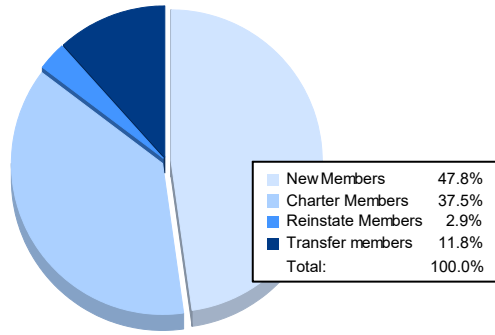

Year	New Clubs	Dropped Clubs	Gain/ Loss Clubs	New Members	Charter Members	Reinstate Members	Transfer Members	Total Member Added	Total Members Dropped	Gain/ Loss Members
2016-2017	0	2	-2	195	4	7	15	221	265	-44
2017-2018	0	4	-4	132	2	2	17	153	209	-56
2018-2019	1	3	-2	131	27	8	17	183	246	-63
2019-2020	1	1	0	83	17	35	20	155	167	-12
2020-2021	6	4	2	130	102	8	32	272	247	25
<b>Average</b>	<b>2</b>	<b>3</b>	<b>-1</b>	<b>134</b>	<b>30</b>	<b>12</b>	<b>20</b>	<b>197</b>	<b>227</b>	<b>-30</b>

### Membership Composition June 2021 Cumulative