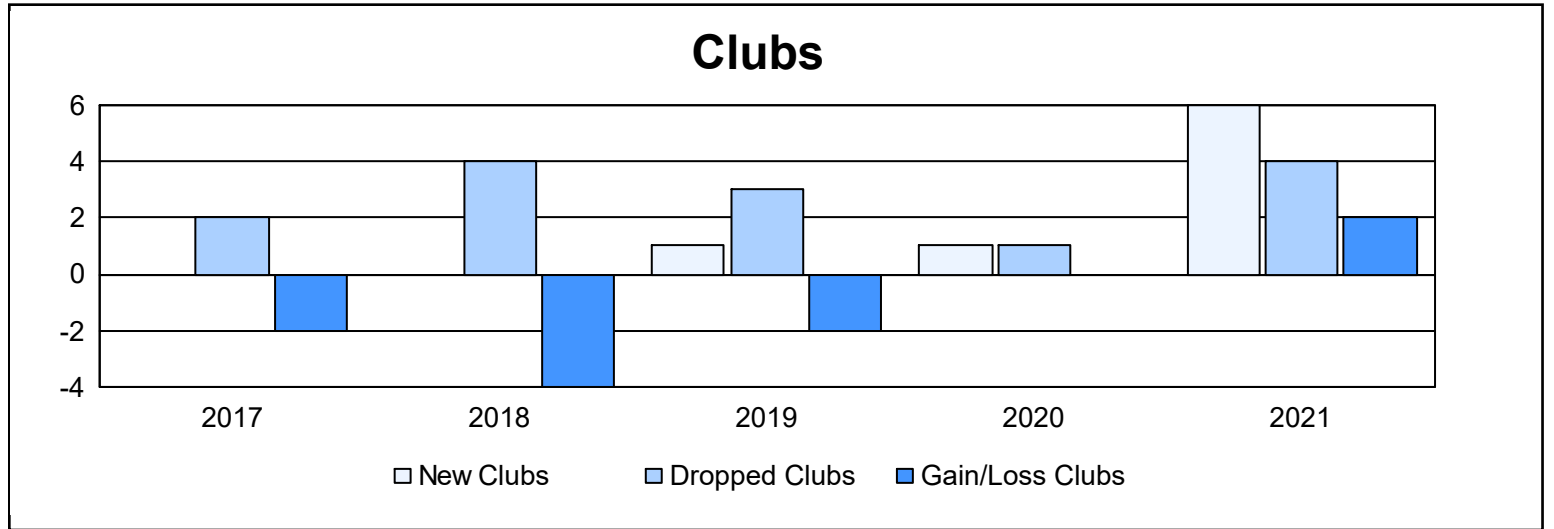

Year	New Clubs	Dropped Clubs	Gain/ Loss Clubs	New Members	Charter Members	Reinstate Members	Transfer Members	Total Member Added	Total Members Dropped	Gain/ Loss Members
2016-2017	0	2	-2	195	4	7	15	221	265	-44
2017-2018	0	4	-4	132	2	2	17	153	209	-56
2018-2019	1	3	-2	131	27	8	17	183	246	-63
2019-2020	1	1	0	83	17	35	20	155	167	-12
2020-2021	6	4	2	130	102	8	32	272	247	25
<b>Average</b>	<b>2</b>	<b>3</b>	<b>-1</b>	<b>134</b>	<b>30</b>	<b>12</b>	<b>20</b>	<b>197</b>	<b>227</b>	<b>-30</b>

### Membership Composition June 2021 Cumulative