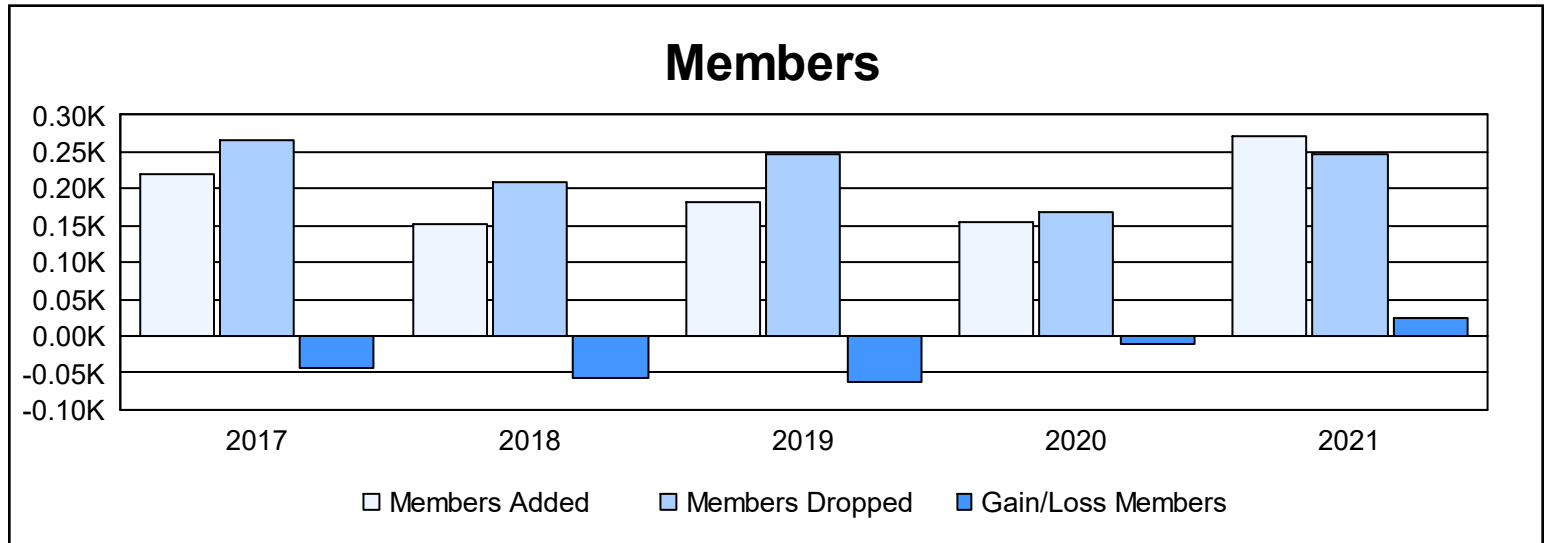

Year	New Clubs	Dropped Clubs	Gain/ Loss Clubs	New Members	Charter Members	Reinstate Members	Transfer Members	Total Member Added	Total Members Dropped	Gain/ Loss Members
2016-2017	0	2	-2	195	4	7	15	221	265	-44
2017-2018	0	4	-4	132	2	2	17	153	209	-56
2018-2019	1	3	-2	131	27	8	17	183	246	-63
2019-2020	1	1	0	83	17	35	20	155	167	-12
2020-2021	6	4	2	130	102	8	32	272	247	25
<b>Average</b>	<b>2</b>	<b>3</b>	<b>-1</b>	<b>134</b>	<b>30</b>	<b>12</b>	<b>20</b>	<b>197</b>	<b>227</b>	<b>-30</b>

### Membership Composition June 2021 Cumulative